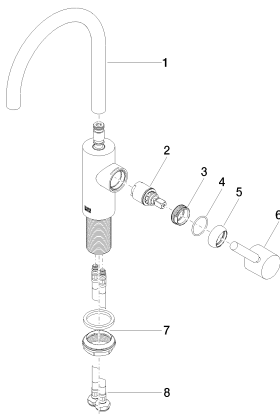

Sink - Meta

Single-lever lavatory mixer without drain - polished chrome

Article number: 33 565 661-00 0010

NO IMAGE

AVAILABLE

- Spout version bent by 180°
- 6-1/2" Projection
- Swiveling spout 360°
- Round aerated stream
- Total height 12-1/4"
- Height to aerator/spout outlet "
- 1-3/8" hole diameter
- 2 x pressure hose with 3/8" compression fitting
- Water flow rate limited to max. 1.2 gpm
- lead-free
- (ADA)

polished chrome

All dimensions in mm / inch = mm x 0,0394

Sink - Meta
Single-lever lavatory mixer without drain - polished chrome
Article number: 33 565 661-00 0010

Flow rate chart

Sink - Meta
Single-lever lavatory mixer without drain - polished chrome
Article number: 33 565 661-00 0010

Spare parts list

Number	Item Number	Designation	Number of units
1	90 28 22 350 01-00	spout	1
2	90 15 05 044 00 90	cartridge	1
3	09 24 04 266 90	nut	1
4	09 14 10 091 90	seal	1
5	09 28 30 021-00	cover	1
6	90 20 66 003 00-00	handle	1
7	04 23 10 044 07 90	fixing set	1
8	04 30 04 102 00 90	Flexible supply line 3/8"	2