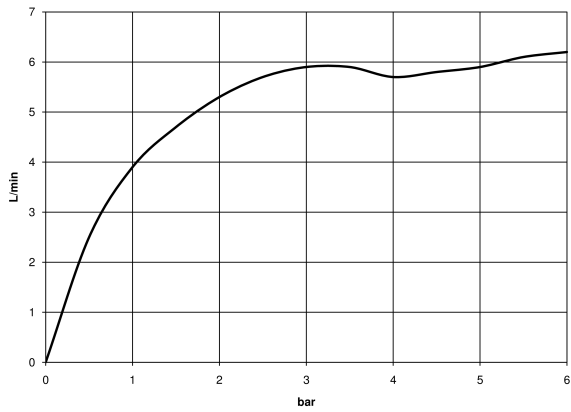

Sink - Meta

Single-lever lavatory mixer without drain - polished chrome

Article number: 33 565 661-00 0010

NO IMAGE

AVAILABLE

- Spout version bent by 180°
- 6-1/2" Projection
- Swiveling spout 360°
- Round aerated stream
- Total height 12-1/4"
- Height to aerator/spout outlet "
- 1-3/8" hole diameter
- 2 x pressure hose with 3/8" compression fitting
- Water flow rate limited to max. 1.2 gpm
- lead-free
- (ADA)

polished chrome

All dimensions in mm / inch = mm x 0,0394

Sink - Meta
Single-lever lavatory mixer without drain - polished chrome
Article number: 33 565 661-00 0010

Flow rate chart

Sink - Meta
Single-lever lavatory mixer without drain - polished chrome
Article number: 33 565 661-00 0010